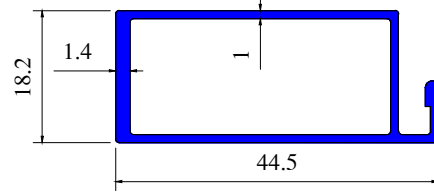

MOSQUITO SECTIONS

Section No 4015

Wt/Mtr 0.380 Kg

Section No 4014

Wt/Mtr 0.359 Kg

Section No 4029

Wt/Mtr 0.227 Kg

Section No 4034

Wt/Mtr 0.143 Kg

Section No 4007

Wt/Mtr 0.246 Kg

Section No 4008

Wt/Mtr 0.297 Kg

Section No 4018

Wt/Mtr 0.302 Kg

Section No 4019

Wt/Mtr 0.324 Kg

Section No 4035

Wt/Mtr 0.151 Kg

MOSQUITO SECTIONS

Section No 4036

Wt/Mtr 0.251 Kg

Section No 4037

Wt/Mtr 0.383 Kg