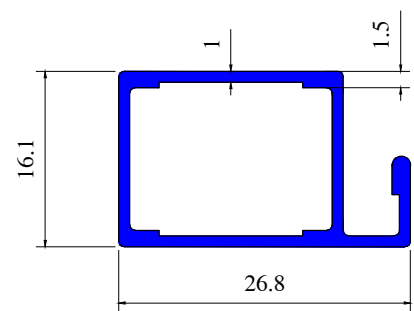

MOSQUITO SECTIONS

Section No 4015

Wt/Mtr 0.380 Kg

Section No 4014

Wt/Mtr 0.359 Kg

Section No 4029

Wt/Mtr 0.227 Kg

Section No 4034

Wt/Mtr 0.143 Kg

Section No 4007

Wt/Mtr 0.246 Kg

Section No 4008

Wt/Mtr 0.297 Kg

Section No 4018

Wt/Mtr 0.302 Kg

Section No 4019

Wt/Mtr 0.324 Kg

Section No 4035

Wt/Mtr 0.151 Kg

MOSQUITO SECTIONS

Section No 4036

Wt/Mtr 0.251 Kg

Section No 4037

Wt/Mtr 0.383 Kg