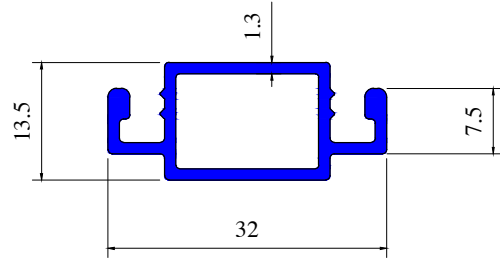

MOSQUITO SECTIONS

Section No 4015

Wt/Mtr 0.380 Kg

Section No 4014

Wt/Mtr 0.359 Kg

Section No 4029

Wt/Mtr 0.227 Kg

Section No 4034

Wt/Mtr 0.143 Kg

Section No 4007

Wt/Mtr 0.246 Kg

Section No 4008

Wt/Mtr 0.297 Kg

Section No 4018

Wt/Mtr 0.302 Kg

Section No 4019

Wt/Mtr 0.324 Kg

Section No 4035

Wt/Mtr 0.151 Kg

MOSQUITO SECTIONS

Section No 4036

Wt/Mtr 0.251 Kg

Section No 4037

Wt/Mtr 0.383 Kg