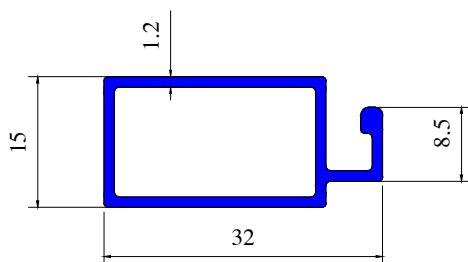

MOSQUITO SECTIONS

Section No 4015

Wt/Mtr 0.380 Kg

Section No 4014

Wt/Mtr 0.359 Kg

Section No 4029

Wt/Mtr 0.227 Kg

Section No 4034

Wt/Mtr 0.143 Kg

Section No 4007

Wt/Mtr 0.246 Kg

Section No 4008

Wt/Mtr 0.297 Kg

Section No 4018

Wt/Mtr 0.302 Kg

Section No 4019

Wt/Mtr 0.324 Kg

Section No 4035

Wt/Mtr 0.151 Kg

MOSQUITO SECTIONS

Section No 4036

Wt/Mtr 0.251 Kg

Section No 4037

Wt/Mtr 0.383 Kg