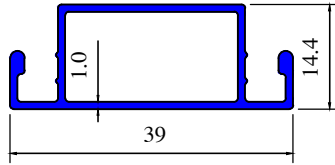

Section No 4038

Wt/Mtr 0.297 Kg