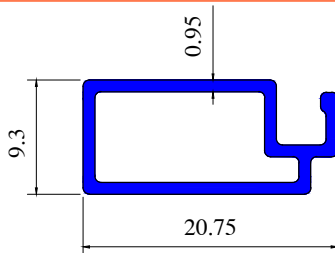

MOSQUITO SECTIONS

Section No 4015

Wt/Mtr 0.380 Kg

Section No 4014

Wt/Mtr 0.359 Kg

Section No 4029

Wt/Mtr 0.227 Kg

Section No 4034

Wt/Mtr 0.143 Kg

Section No 4007

Wt/Mtr 0.246 Kg

Section No 4008

Wt/Mtr 0.297 Kg

Section No 4018

Wt/Mtr 0.302 Kg

Section No 4019

Wt/Mtr 0.324 Kg

Section No 4035

Wt/Mtr 0.151 Kg

MOSQUITO SECTIONS

Section No 4036

Wt/Mtr 0.251 Kg

Section No 4037

Wt/Mtr 0.383 Kg