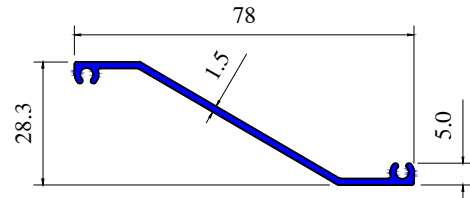

Wt/Mtr 0.832 Kg

Section No 1568

Wt/Mtr 1.333 Kg

Section No 1589

Wt/Mtr 1.700 Kg

Section No 1943

Wt/Mtr 1.442 Kg

Section No 4013

Wt/Mtr 0.248 Kg

Section No 4012

Wt/Mtr 0.545 Kg

Section No 4039

Wt/Mtr 0.399 Kg

## LOUVER SECTIONS

Section No 4040

Wt/Mtr 0.867 Kg

Section No 4044

Wt/Mtr 0.397 Kg

Section No 4048

Wt/Mtr 0.335 Kg

Section No 4023

Wt/Mtr 0.518 Kg

Section Nb 4073

Wt/Mtr 0.448 Kg

Section Nb 4079

Wt/Mtr 0.378 Kg

**PADMAWATI EXTRUSION PVT. LTD.**

5/2, Bharat Ashish Building, D.B. Gupta Road, Paharganj, New Delhi - 110055 (India)  
+91 98999 07895, 98112 76191 | Email : [info@padmawatiextrusion.com](mailto:info@padmawatiextrusion.com)