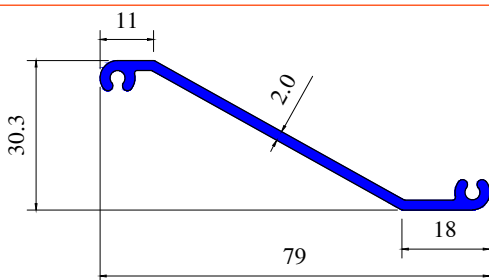

## LOUVER SECTIONS

Section No 4003

Wt/Mtr 1.510 Kg

Section No 4002

Wt/Mtr 0.672 Kg

Section No 4004

Wt/Mtr 0.788 Kg

Section No 4001

Wt/Mtr 0.832 Kg

Section No 1568

Wt/Mtr 1.333 Kg

Section No 1589

Wt/Mtr 1.700 Kg

Section No 1943

Wt/Mtr 1.442 Kg

Section No 4013

Wt/Mtr 0.248 Kg

Section No 4012

Wt/Mtr 0.545 Kg

Section No 4039

Wt/Mtr 0.399 Kg

## LOUVER SECTIONS

Section No 4040

Wt/Mtr 0.867 Kg

Section No 4044

Wt/Mtr 0.397 Kg

Section No 4048

Wt/Mtr 0.335 Kg

Section No 4023