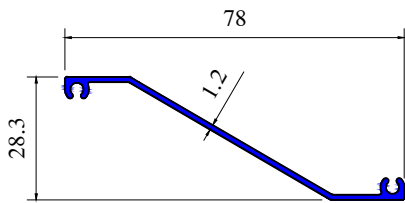

Wt/Mtr 0.248 Kg

Section No 4012

Wt/Mtr 0.545 Kg

Section No 4039

Wt/Mtr 0.399 Kg

## LOUVER SECTIONS

Section No 4040

Wt/Mtr 0.867 Kg

Section No 4044

Wt/Mtr 0.397 Kg

Section No 4048

Wt/Mtr 0.335 Kg

Section No 4023