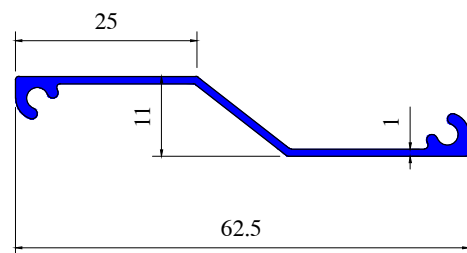

## LOUVER SECTIONS

Section No 4003

Wt/Mtr 1.510 Kg

Section No 4002

Wt/Mtr 0.672 Kg

Section No 4004

Wt/Mtr 0.788 Kg

Section No 4001

Wt/Mtr 0.832 Kg

Section No 1568

Wt/Mtr 1.333 Kg

Section No 1589

Wt/Mtr 1.700 Kg

Section No 1943

Wt/Mtr 1.442 Kg

Section No 4013

Wt/Mtr 0.248 Kg

Section No 4012

Wt/Mtr 0.545 Kg

Section No 4039

Wt/Mtr 0.399 Kg

## LOUVER SECTIONS

Section No 4040

Wt/Mtr 0.867 Kg

Section No 4044

Wt/Mtr 0.397 Kg

Section No 4048

Wt/Mtr 0.335 Kg

Section No 4023