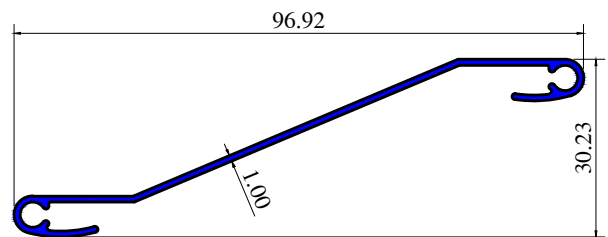

## LOUVER SECTIONS

Section No 4040

Wt/Mtr 0.867 Kg

Section No 4044

Wt/Mtr 0.397 Kg

Section No 4048

Wt/Mtr 0.335 Kg

Section No 4023

Wt/Mtr 0.518 Kg

Section Nb 4073

Wt/Mtr 0.448 Kg

Section Nb 4079

Wt/Mtr 0.378 Kg

**PADMAWATI EXTRUSION PVT. LTD.**

5/2, Bharat Ashish Building, D.B. Gupta Road, Paharganj, New Delhi - 110055 (India)  
+91 98999 07895, 98112 76191 | Email : [info@padmawatiextrusion.com](mailto:info@padmawatiextrusion.com)