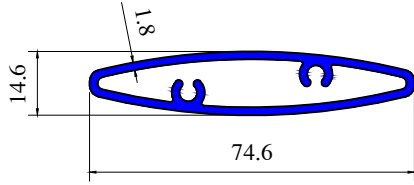

## LOUVER SECTIONS

Section No 4003

Wt/Mtr 1.510 Kg

Section No 4002

Wt/Mtr 0.672 Kg

Section No 4004

Wt/Mtr 0.788 Kg

Section No 4001

Wt/Mtr 0.832 Kg

Section No 1568

Wt/Mtr 1.333 Kg

Section No 1589

Wt/Mtr 1.700 Kg

Section No 1943

Wt/Mtr 1.442 Kg

Section No 4013

Wt/Mtr 0.248 Kg

Section No 4012

Wt/Mtr 0.545 Kg

Section No 4039

Wt/Mtr 0.399 Kg

## LOUVER SECTIONS

Section No 4040

Wt/Mtr 0.867 Kg

Section No 4044

Wt/Mtr 0.397 Kg

Section No 4048

Wt/Mtr 0.335 Kg

Section No 4023