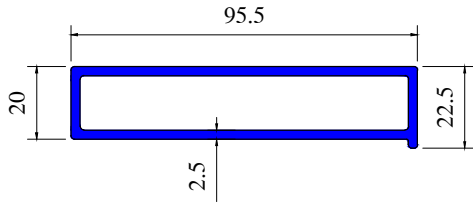

## LOUVER SECTIONS

Section No 4003

Wt/Mtr 1.510 Kg

Section No 4002

Wt/Mtr 0.672 Kg

Section No 4004

Wt/Mtr 0.788 Kg

Section No 4001

Wt/Mtr 0.832 Kg

Section No 1568

Wt/Mtr 1.333 Kg

Section No 1589

Wt/Mtr 1.700 Kg

Section No 1943

Wt/Mtr 1.442 Kg

Section No 4013