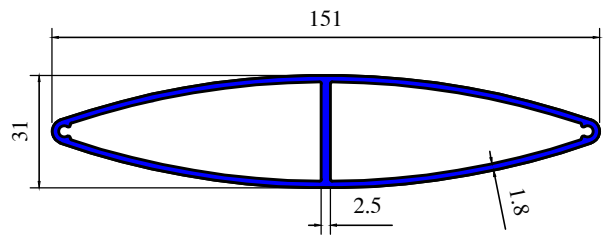

## LOUVER SECTIONS

Section No 4003

Wt/Mtr 1.510 Kg

Section No 4002

Wt/Mtr 0.672 Kg

Section No 4004

Wt/Mtr 0.788 Kg

Section No 4001

Wt/Mtr 0.832 Kg

Section No 1568

Wt/Mtr 1.333 Kg

Section No 1589

Wt/Mtr 1.700 Kg

Section No 1943

Wt/Mtr 1.442 Kg

Section No 4013

Wt/Mtr 0.248 Kg

Section No 4012

Wt/Mtr 0.545 Kg

Section No 4039

Wt/Mtr 0.399 Kg

## LOUVER SECTIONS

Section No 4040

Wt/Mtr 0.867 Kg

Section No 4044

Wt/Mtr 0.397 Kg

Section No 4048

Wt/Mtr 0.335 Kg

Section No 4023