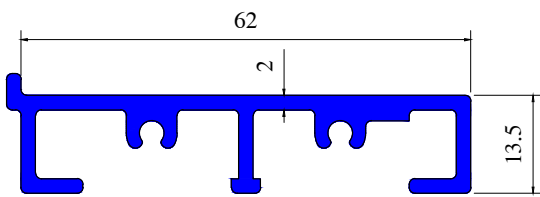

## LOUVER SECTIONS

Section No 4003

Wt/Mtr 1.510 Kg

Section No 4002

Wt/Mtr 0.672 Kg

Section No 4004

Wt/Mtr 0.788 Kg

Section No 4001

Wt/Mtr 0.832 Kg

Section No 1568

Wt/Mtr 1.333 Kg

Section No 1589

Wt/Mtr 1.700 Kg

Section No 1943

Wt/Mtr 1.442 Kg

Section No 4013

## LOUVER SECTIONS

Section No 4040

Wt/Mtr 0.867 Kg

Section No 4044

Wt/Mtr 0.397 Kg

Section No 4048

Wt/Mtr 0.335 Kg

Section No 4023