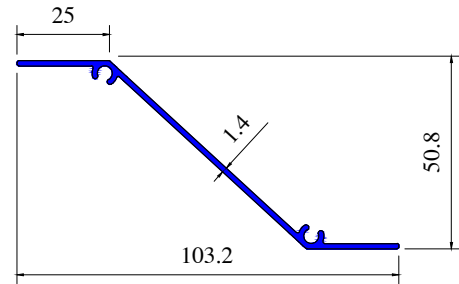

Section No 4023

Wt/Mtr 0.518 Kg