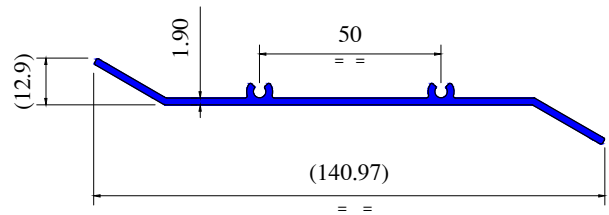

## LOUVER SECTIONS

Section No 4003

Wt/Mtr 1.510 Kg

Section No 4002

Wt/Mtr 0.672 Kg

Section No 4004

Wt/Mtr 0.788 Kg

Section No 4001

Wt/Mtr 0.832 Kg

Section No 1568

Wt/Mtr 1.333 Kg

Section No 1589

Wt/Mtr 1.700 Kg

Section No 1943

Wt/Mtr 1.442 Kg

Section No 4013

## LOUVER SECTIONS

Section No 4040

Wt/Mtr 0.867 Kg

Section No 4044

Wt/Mtr 0.397 Kg

Section No 4048

Wt/Mtr 0.335 Kg

Section No 4023