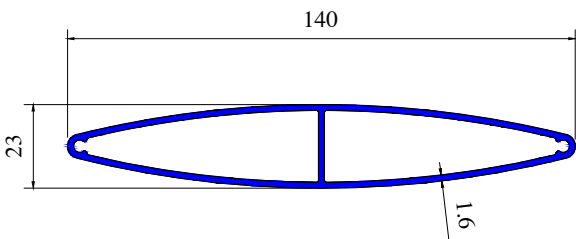

## LOUVER SECTIONS

Section No 4003

Wt/Mtr 1.510 Kg

Section No 4002

Wt/Mtr 0.672 Kg

Section No 4004

Wt/Mtr 0.788 Kg

Section No 4001

Wt/Mtr 0.832 Kg

Section No 1568

Wt/Mtr 1.333 Kg

Section No 1589

Wt/Mtr 1.700 Kg

Section No 1943

Wt/Mtr 1.442 Kg

Section No 4013