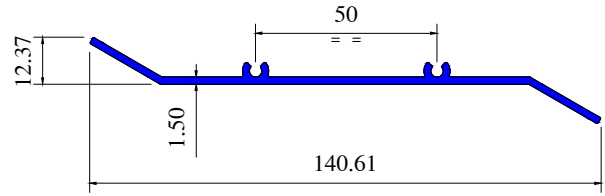

## LOUVER SECTIONS

Section No 4003

Wt/Mtr 1.510 Kg

Section No 4002

Wt/Mtr 0.672 Kg

Section No 4004

Wt/Mtr 0.788 Kg

Section No 4001

Wt/Mtr 0.832 Kg

Section No 1568

Wt/Mtr 1.333 Kg

Section No 1589

Wt/Mtr 1.700 Kg

Section No 1943

Wt/Mtr 1.442 Kg

Section No 4013

## LOUVER SECTIONS

Section No 4040

Wt/Mtr 0.867 Kg

Section No 4044

Wt/Mtr 0.397 Kg

Section No 4048

Wt/Mtr 0.335 Kg

Section No 4023