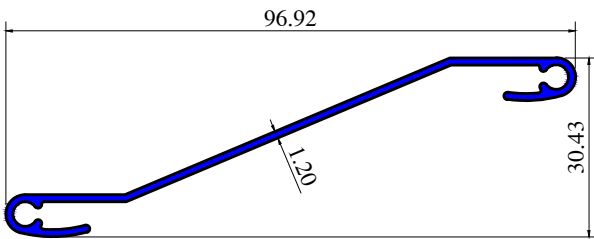

Section Nb 4073

Wt/Mtr 0.448 Kg