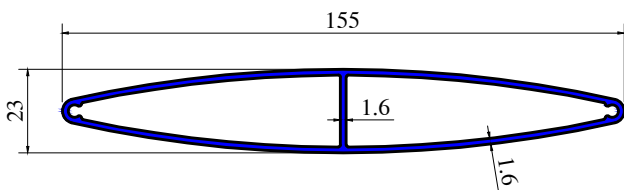

## LOUVER SECTIONS

Section No 4003

Wt/Mtr 1.510 Kg

Section No 4002

Wt/Mtr 0.672 Kg

Section No 4004

Wt/Mtr 0.788 Kg

Section No 4001

Wt/Mtr 0.832 Kg

Section No 1568

Wt/Mtr 1.333 Kg

Section No 1589

Wt/Mtr 1.700 Kg

Section No 1943

Wt/Mtr 1.442 Kg

Section No 4013

Wt/Mtr 0.248 Kg

Section No 4012

Wt/Mtr 0.545 Kg

Section No 4039

Wt/Mtr 0.399 Kg

## LOUVER SECTIONS

Section No 4040

Wt/Mtr 0.867 Kg

Section No 4044

Wt/Mtr 0.397 Kg

Section No 4048

Wt/Mtr 0.335 Kg

Section No 4023