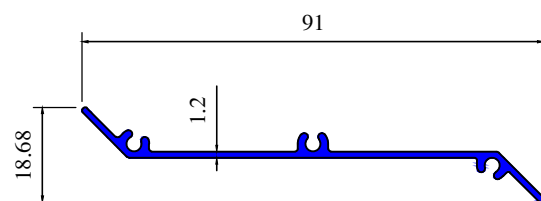

## LOUVER SECTIONS

Section No 4003

Wt/Mtr 1.510 Kg

Section No 4002

Wt/Mtr 0.672 Kg

Section No 4004

Wt/Mtr 0.788 Kg

Section No 4001

Wt/Mtr 0.832 Kg

Section No 1568

Wt/Mtr 1.333 Kg

Section No 1589

Wt/Mtr 1.700 Kg

Section No 1943

Wt/Mtr 1.442 Kg

Section No 4013

Wt/Mtr 0.248 Kg

Section No 4012

Wt/Mtr 0.545 Kg

Section No 4039

Wt/Mtr 0.399 Kg

## LOUVER SECTIONS

Section No 4040

Wt/Mtr 0.867 Kg

Section No 4044

Wt/Mtr 0.397 Kg

Section No 4048

Wt/Mtr 0.335 Kg

Section No 4023