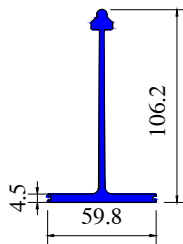

HARDWARE SECTIONS

Section No 4806

Wt/Mtr 0.556 Kg

Section No 4809

Wt/Mtr 0.202 Kg

Section No 4807

Wt/Mtr 0.958 Kg

Section No 4810

Wt/Mtr 0.693 Kg

Section No 4808

Wt/Mtr 0.850 Kg

Section No 4814

Wt/Mtr 0.530 Kg

Section No 1576

Wt/Mtr 0.718 Kg

Section No 4815

Wt/Mtr 5.14 Kg

Section No 1659

Wt/Mtr 0.119 Kg

Section No 4881

Wt/Mtr 0.416 Kg

HARDWARE SECTIONS

Section No7507

Wt/Mtr 1.102 Kg

Section No7508

Wt/Mtr 0.599 Kg

Section No 7516

Wt/Mtr 1.528 Kg

Section No 7517

Wt/Mtr 1.404 Kg

Section No 7518

Wt/Mtr 1.717 Kg