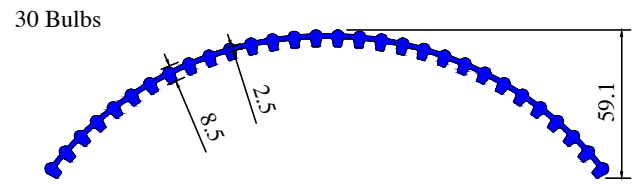

Section No1232

Wt/Mtr 3.33 Kg