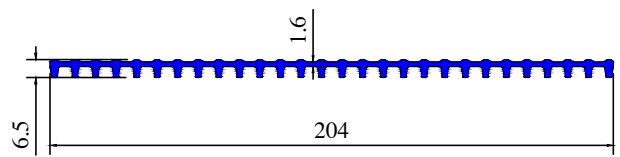

## EXPANDABLE GRILL SECTIONS

Section No 1253

Wt/Mtr 1.50 Kg

26 Bulbs

Section No 1254

Wt/Mtr 2.94 Kg

28 Bulbs

Section No 1255

Wt/Mtr 2.76 Kg

34 Bulbs

Section No 1256

Wt/Mtr 1.70 Kg

28 Bulbs

Section No 1257

Wt/Mtr 1.78 Kg

29 Bulbs