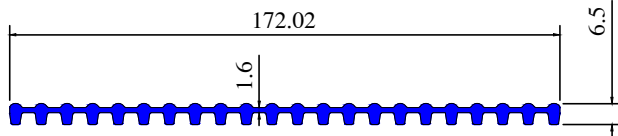

Section No1128

Wt/Mtr 1.650 Kg

22 Bulbs