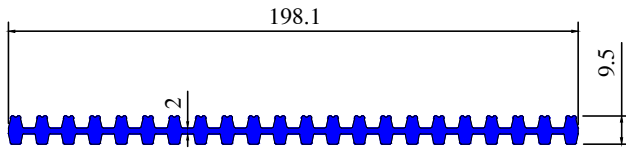

EXPANDABLE GRILL SECTIONS

Section No1215

Wt/Mtr 2.870 Kg

22 Bulbs