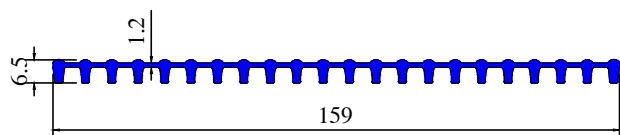

## EXPANDABLE GRILL SECTIONS

Section No 1253

Wt/Mtr 1.50 Kg

26 Bulbs

Section No 1254

Wt/Mtr 2.94 Kg

28 Bulbs

Section No 1255