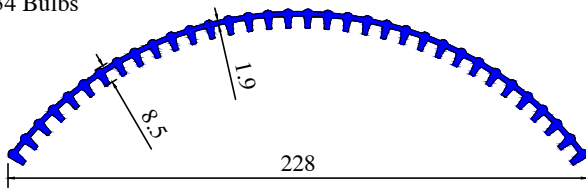

Section No 1257

Wt/Mtr 2.76 Kg

34 Bulbs