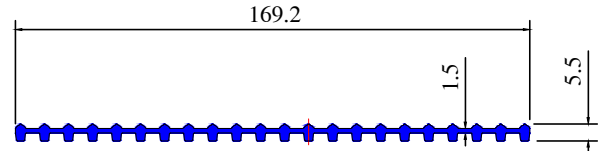

## EXPANDABLE GRILL SECTIONS

Section No1215

Wt/Mtr 2.870 Kg

22 Bulbs

Section No1227

Wt/Mtr 1.31 Kg

22 Bulbs

Section No1128