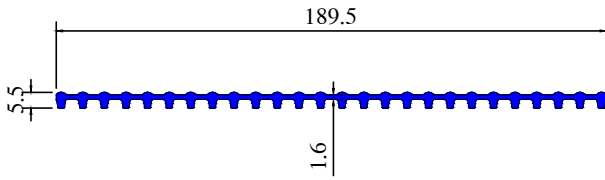

## EXPANDABLE GRILL SECTIONS

Section No 1253

Wt/Mtr 1.50 Kg

26 Bulbs

Section No 1254

Wt/Mtr 2.94 Kg

28 Bulbs

Section No 1255