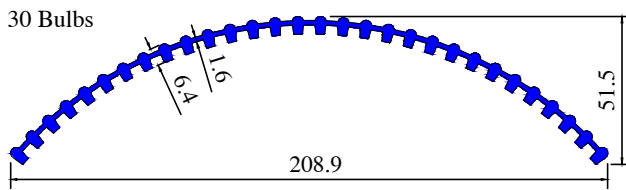

## EXPANDABLE GRILL SECTIONS

Section No1235

Wt/Mtr 2.10 Kg

Section No1236

Wt/Mtr 1.71 Kg

Section No1207

Wt/Mtr 2.165 Kg

Section No1141