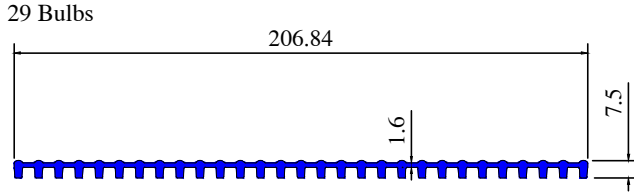

Section No1207

EXPANDABLE GRILL SECTIONS

Section No1235

Wt/Mtr 2.10 Kg