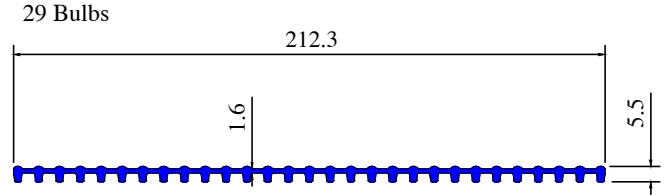

## EXPANDABLE GRILL SECTIONS

<b>Section No1239</b> Wt/Mtr 1.75 Kg 26 Bulbs 	<b>Section No1105</b> Wt/Mtr 1.92 Kg 26 Bulbs 
<b>Section No1205</b> Wt/Mtr 1.707 Kg 26 Bulbs 	<b>Section No1140</b> Wt/Mtr 2.110 Kg 28 Bulbs 
<b>Section No1206</b> Wt/Mtr 1.723 Kg 28 Bulbs 	<b>Section No1234</b> Wt/Mtr 2.03 Kg 28 Bulbs 
<b>Section No1226</b> Wt/Mtr 1.88 Kg 28 Bulbs 	<b>Section No1233</b> Wt/Mtr 1.817 Kg 29 Bulbs 
<b>Section No1228</b> Wt/Mtr 3.62 Kg 28 Bulbs 	<b>Section No1229</b> Wt/Mtr 4.51 Kg 28 Bulbs 
<b>Section No1237</b> Wt/Mtr 1.67 Kg 28 Bulbs 	

## EXPANDABLE GRILL SECTIONS

Section No1235

Wt/Mtr 2.10 Kg

Section No1236

Wt/Mtr 1.71 Kg

Section No1207

Wt/Mtr 2.165 Kg

Section No1141